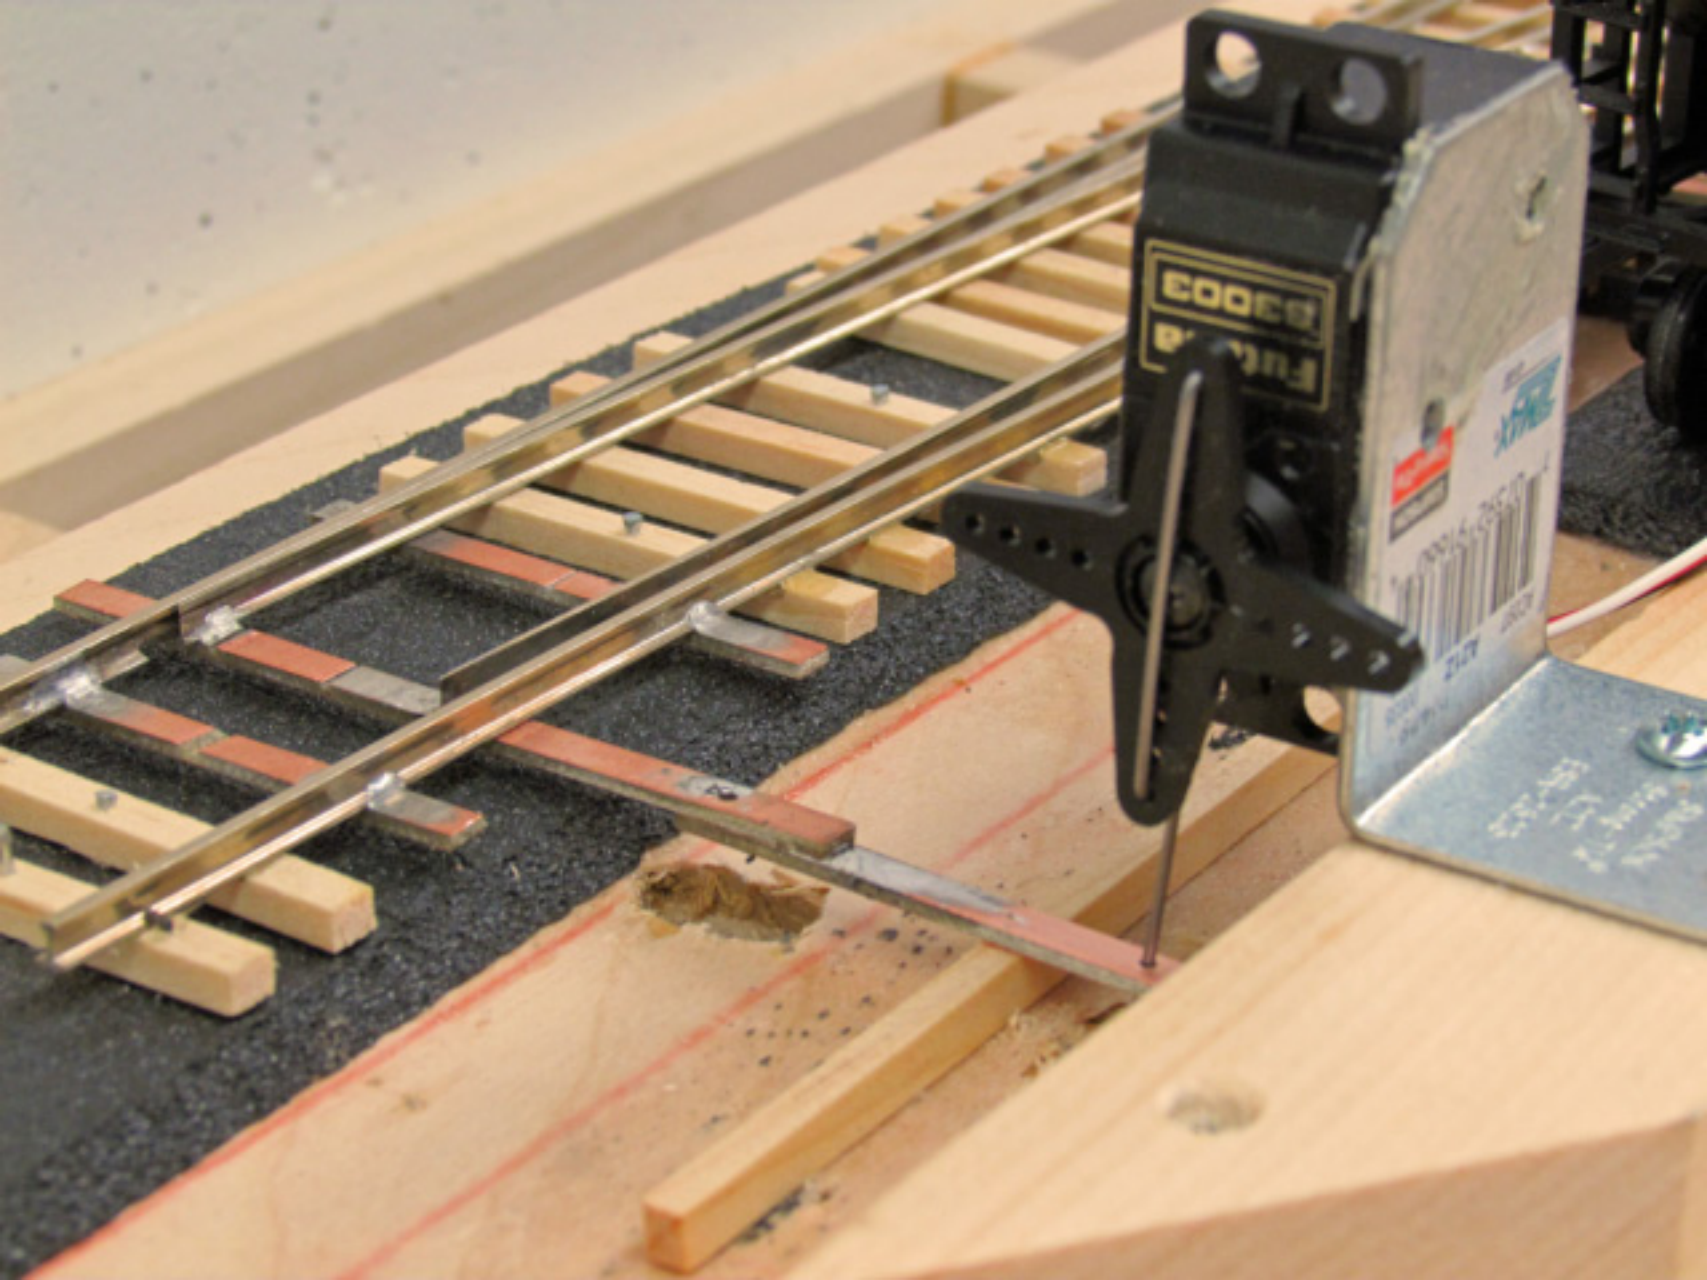

ALL-OS  
PRATT TRUSS  
BRIDGE KIT

GLASS

GLASS  
FRAGILE  
HANDLE  
WITH  
CARE

ooler  
19  
CANS  
Coleman  
The Out  
Cocor

Summit

68 1/2 inches

WILLIAMS  
ELECTRIC TRAINS