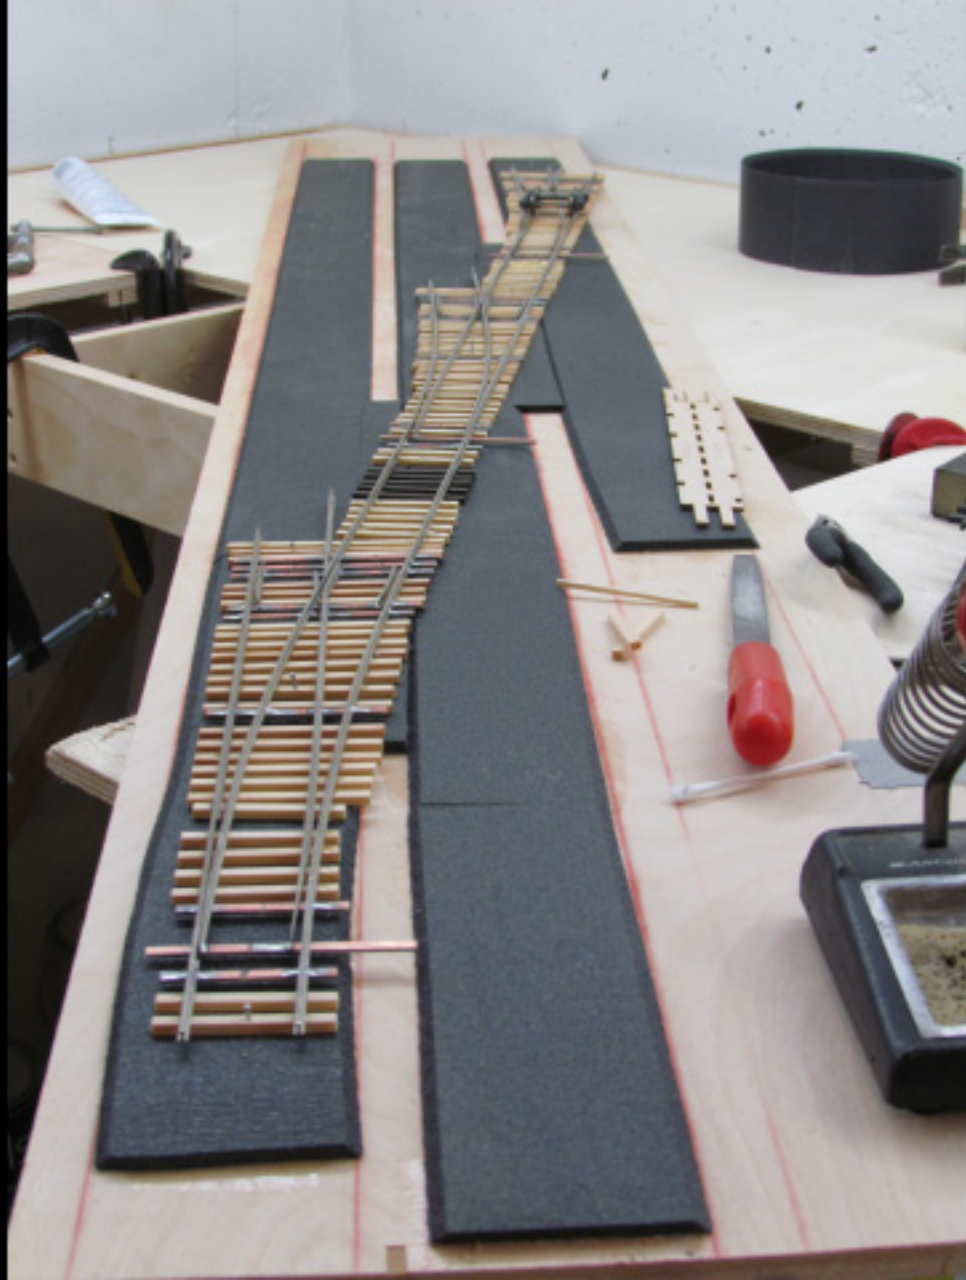

ALL-OS  
PRATT TRUSS  
BRIDGE KIT

GLASS

GLASS  
FRAGILE  
HANDLE  
WITH  
CARE

ooler  
19  
CANS  
Coleman  
The Out  
Cocor

Summit

68 1/2 inches

WILLIAMS  
ELECTRIC TRAINS