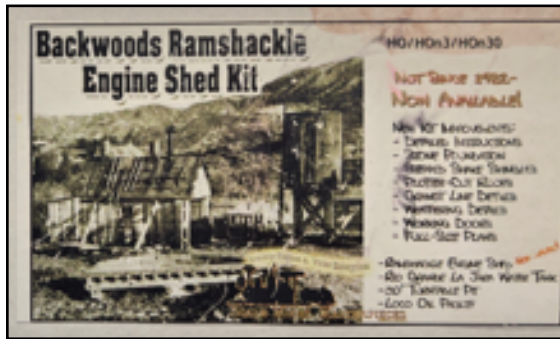

## 5. Alex Belida's Engine Shed and Water Tower

I have two kits ([photo above](#)) sitting on the shelf in my combo workshop-train room. One is a Scale Model Masterpieces kit for a “*Backwoods Ramshackle Engine Shed.*” The other is a Bar Mills model called “*The Water Tower at Cranberry Yard.*” Both are HO scale. I envision them sitting on a spur up by my sawmill and lumber yard ([photo below](#)). I hope I can get to work on them soon. *Alex Belida, MMR*